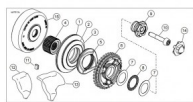

Description du produit

VIS DE COMPENSATEUR KIT RENFORCÉ SCREAMIN EAGLE TYPE OEM 10500031

instruction PDF:

<https://serviceinfo.harley-davidson.com/sip/service/document-pdf-print/217573/J05885_540126_en_US.blaise>

// // //